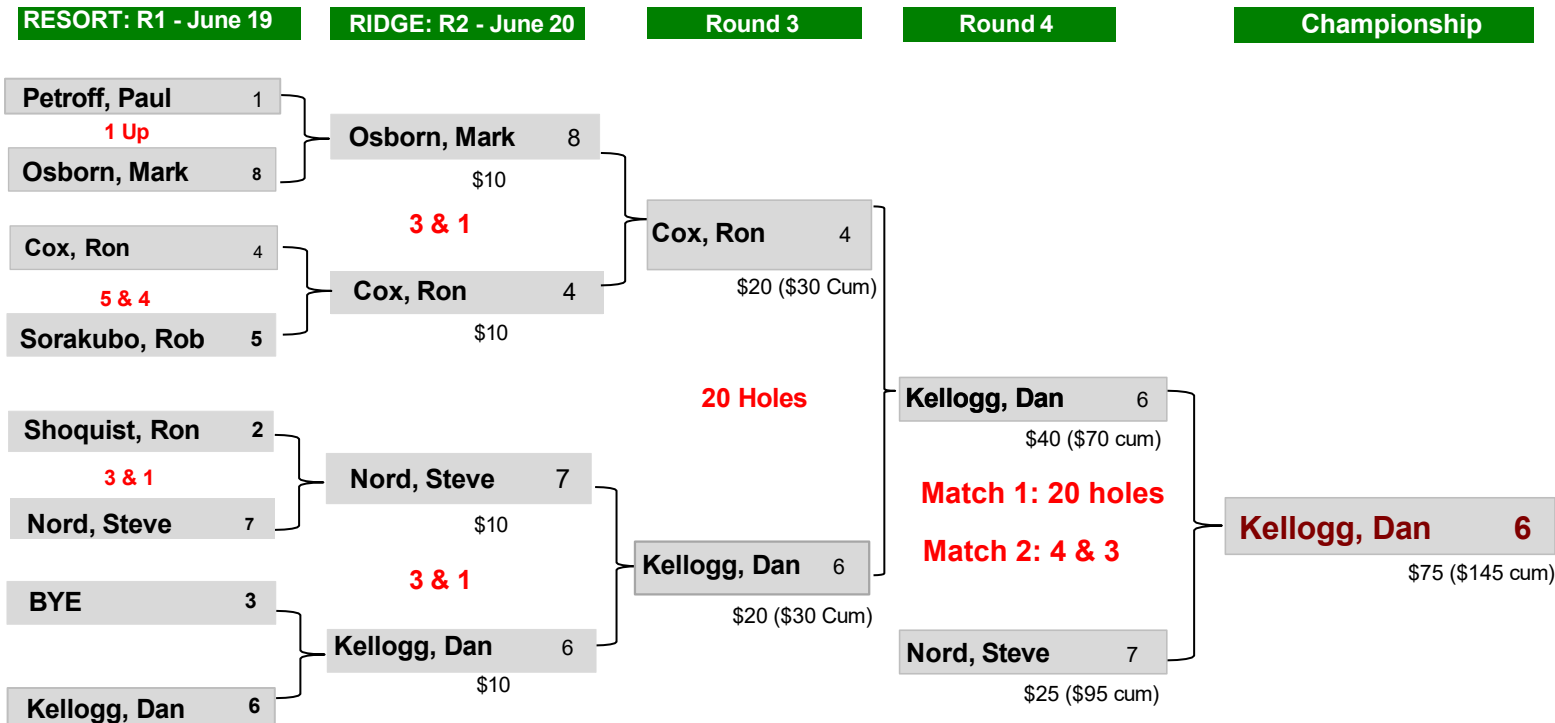

## Hood (2nd Net) - Winners Bracket

## Hood Flight (2nd Net) - Losers Bracket

# 2024 Match Play Tournament (Double Elimination)

Ridge & Resort Courses - June 19 thru July 17

Mount Jefferson

## Jefferson (3rd Net) - Winners Bracket