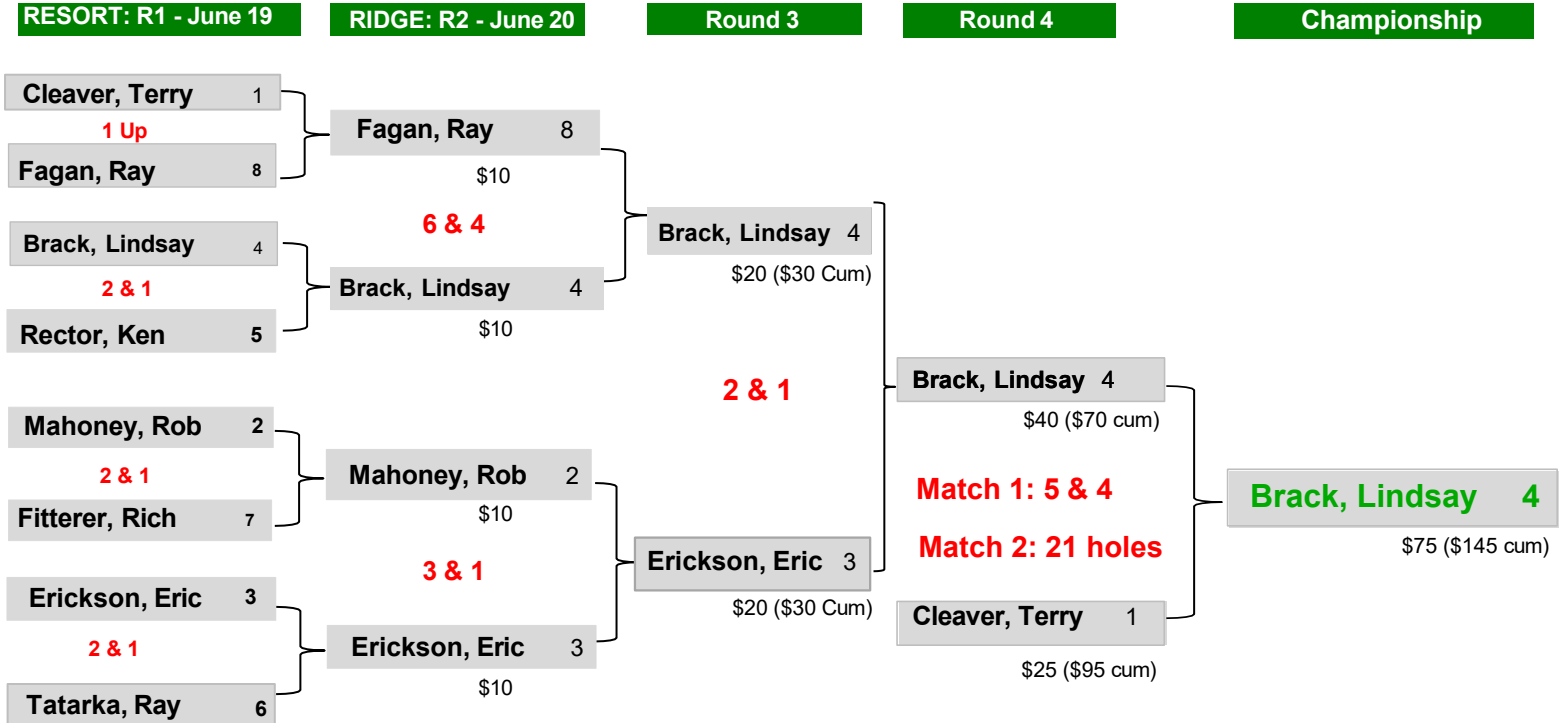

## Shasta Flight (Lowest Net) - Winners Bracket

## Shasta Flight (Lowest Net) - Losers Bracket

# 2024 Match Play Tournament (Double Elimination)

Ridge & Resort Courses - June 19 thru July 15

Mount Hood

## Hood (2nd Net) - Winners Bracket