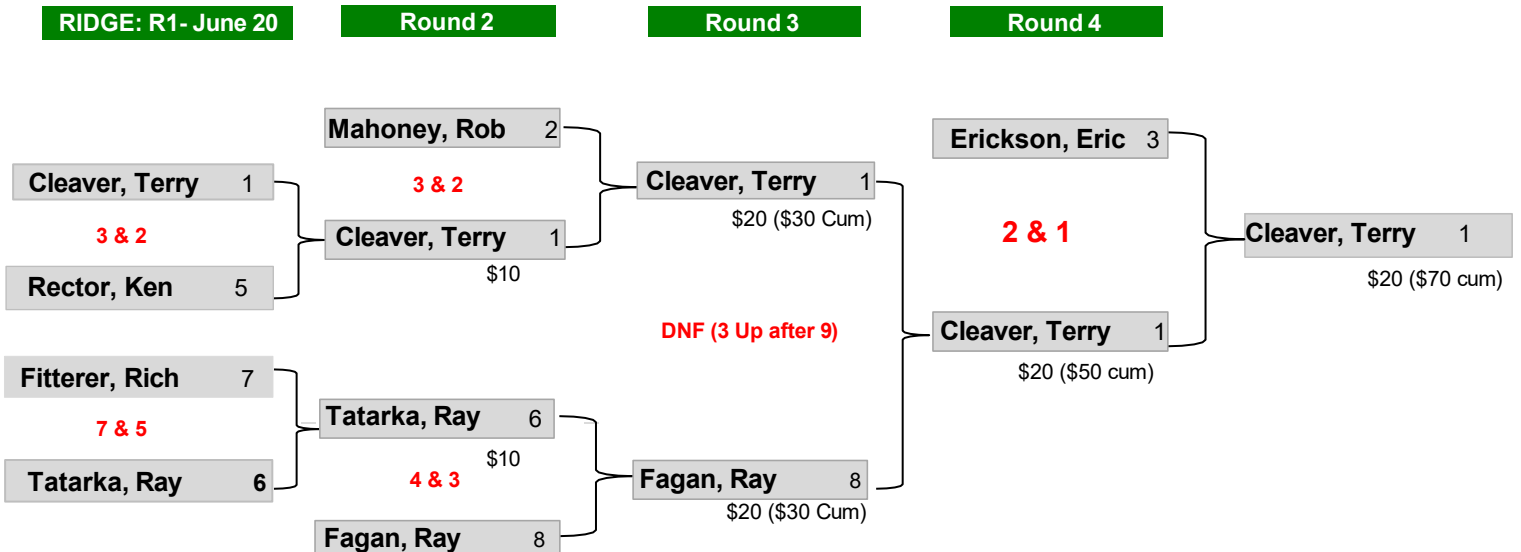

## Shasta Flight (Lowest Net) - Winners Bracket

## Shasta Flight (Lowest Net) - Losers Bracket

## Hood (2nd Net) - Winners Bracket

## Hood Flight (2nd Net) - Losers Bracket