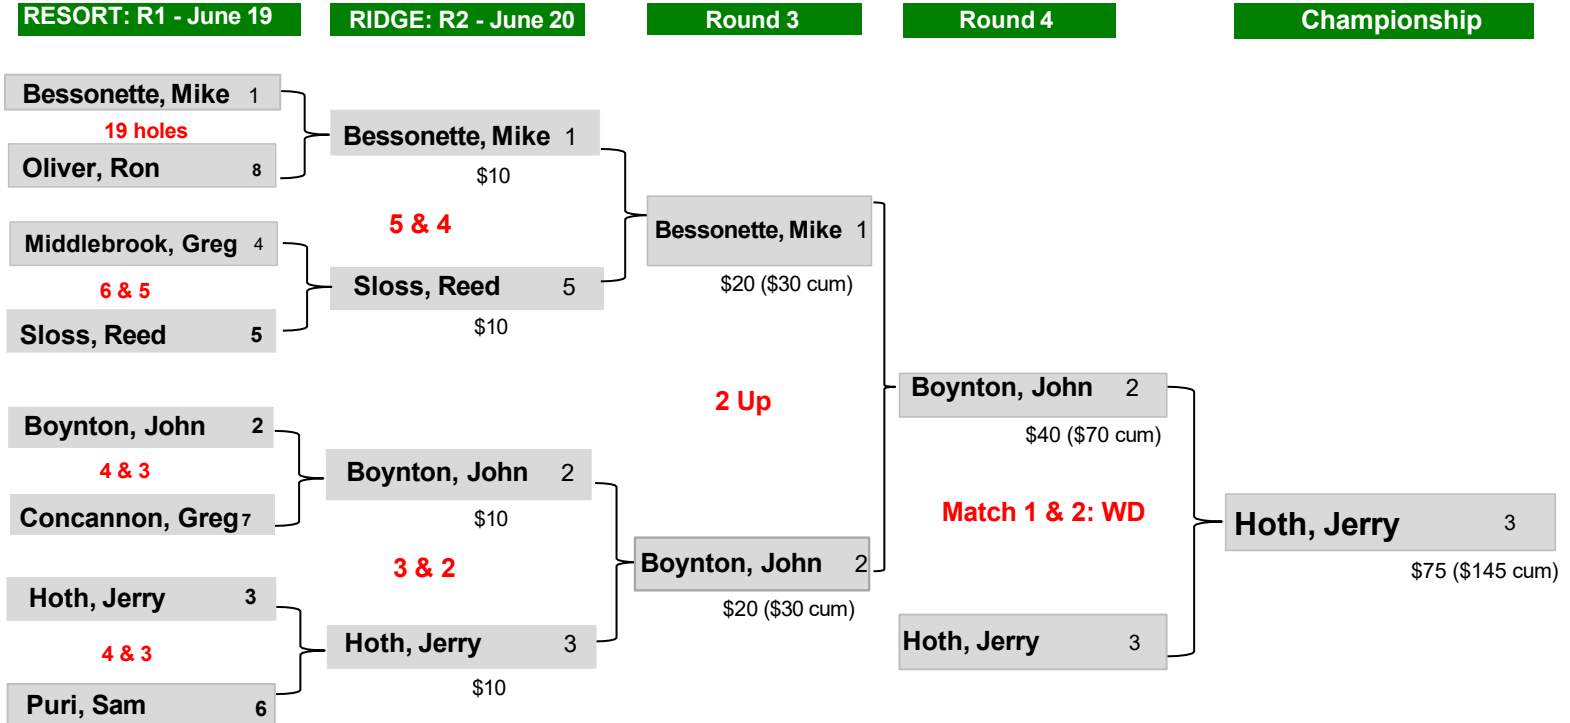

## Jefferson (3rd Net) - Winners Bracket

## Jefferson Flight (3rd Net) - Losers Bracket

# 2024 Match Play Tournament (Double Elimination)

Ridge & Resort Courses - June 19 thru July 8

Mount Baker

## Baker (4th Net) - Winners Bracket