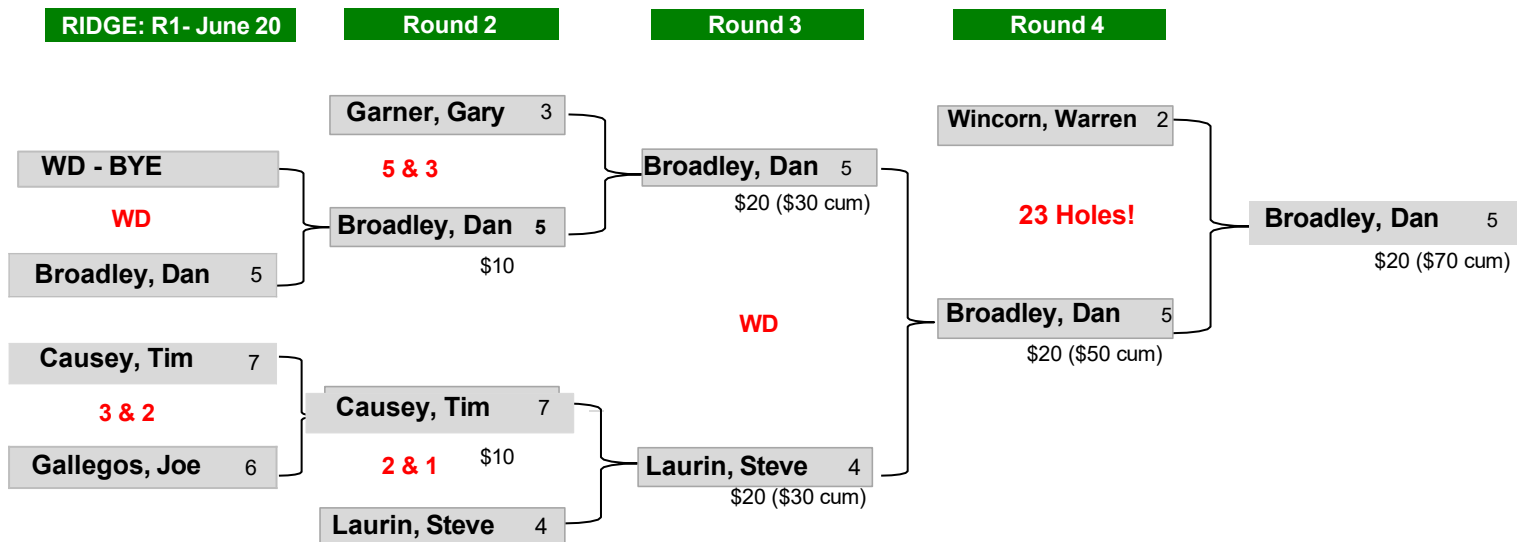

# 2024 Match Play Tournament (Double Elimination)

Ridge & Resort Courses - June 19 thru July 2

Mount Rainier

## Rainier Flight (Gross) - Winners Bracket

## Rainier Flight (Gross) - Losers Bracket