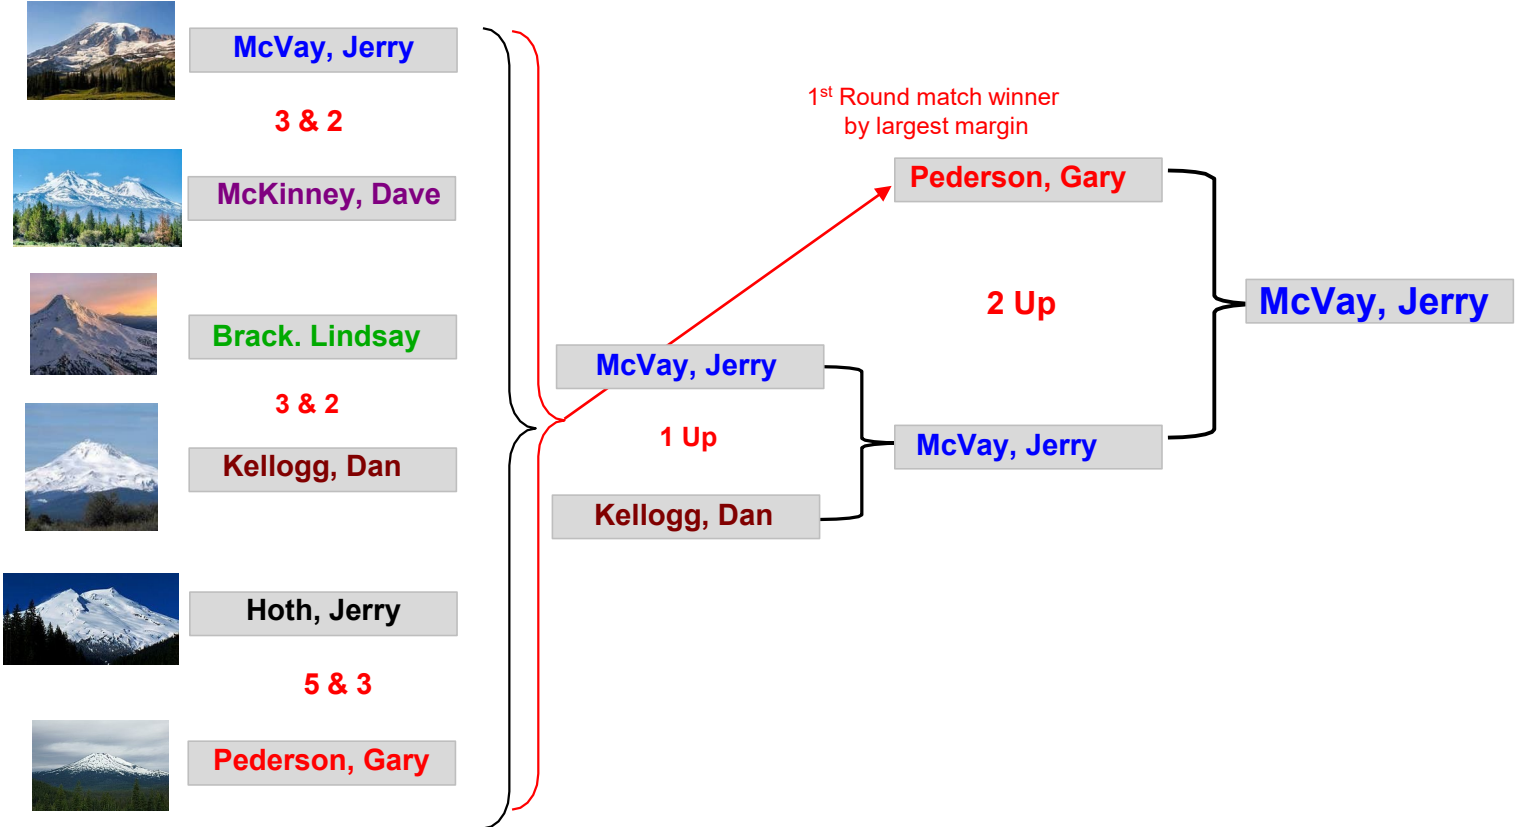

1st Round

2nd Round

Finals

Net Champion