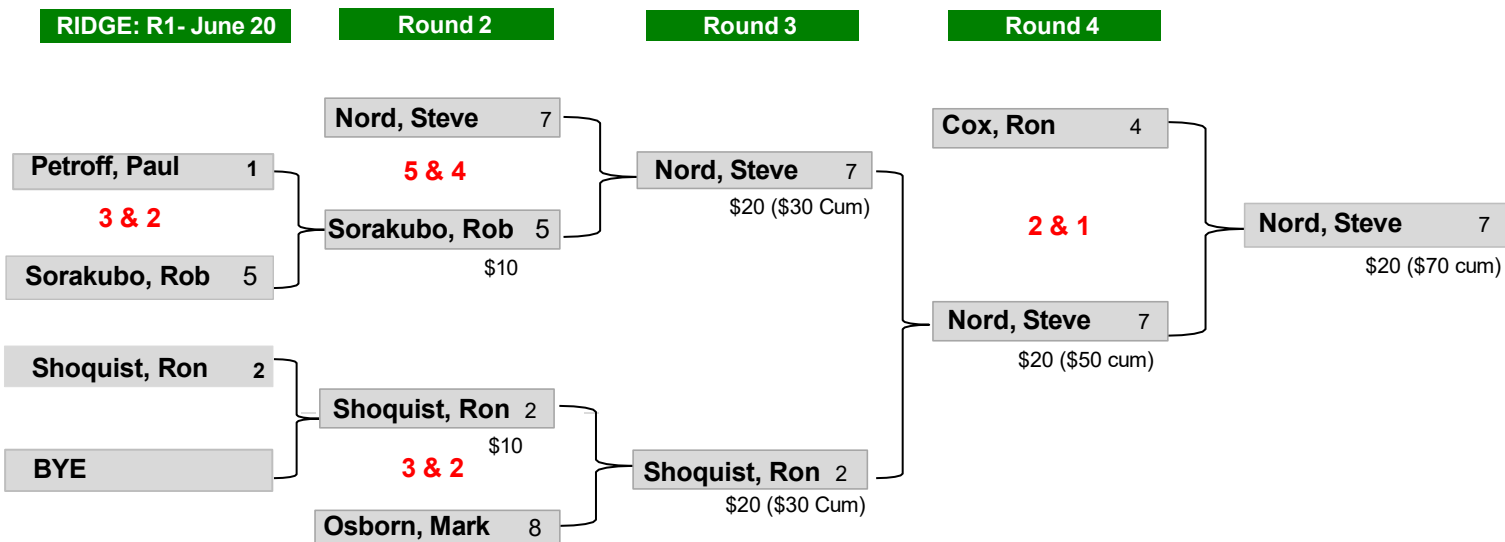

## Hood Flight (2nd Net) - Losers Bracket

# 2024 Match Play Tournament (Double Elimination)

Ridge & Resort Courses - June 19 thru July 17

Mount Jefferson

## Jefferson (3rd Net) - Winners Bracket

## Jefferson Flight (3rd Net) - Losers Bracket