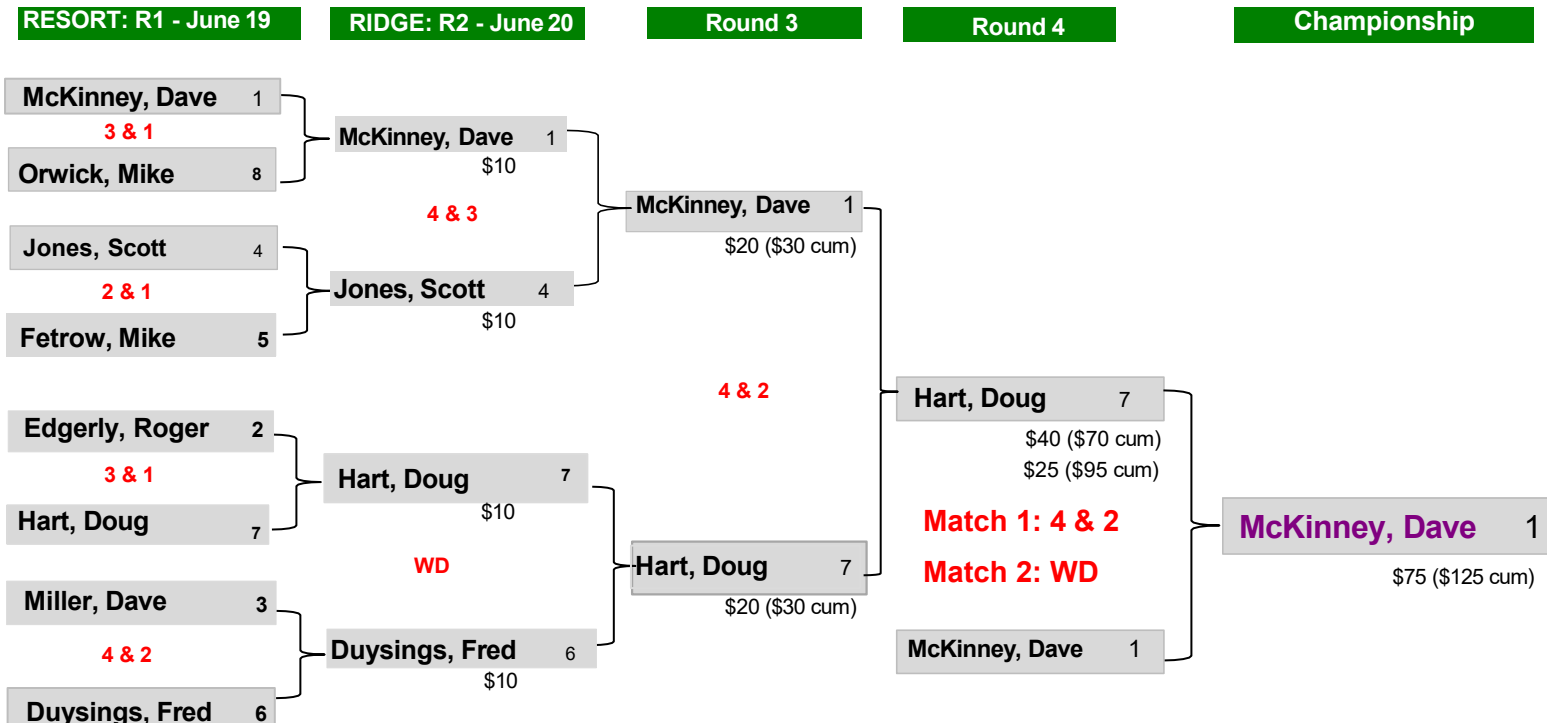

## Rainier Flight (Gross) - Winners Bracket

## Rainier Flight (Gross) - Losers Bracket

# 2024 Match Play Tournament (Double Elimination)

Ridge & Resort Courses - June 19 thru July 12

Mount Shasta

## Shasta Flight (Lowest Net) - Winners Bracket