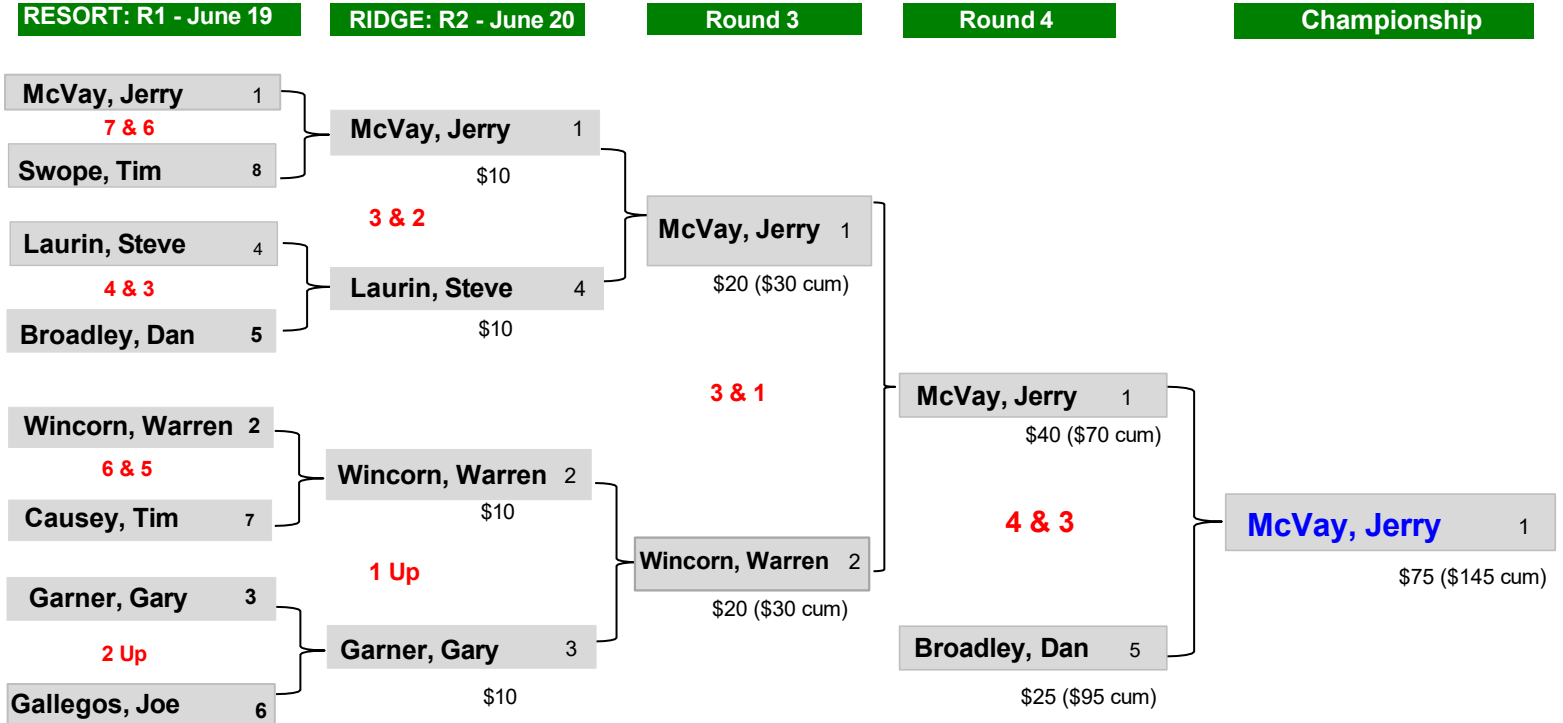

## Net Champion

# 2024 Match Play Tournament (Double Elimination)

Ridge & Resort Courses - June 19 thru July 2

Mount Rainier

## Rainier Flight (Gross) - Winners Bracket

## Rainier Flight (Gross) - Losers Bracket