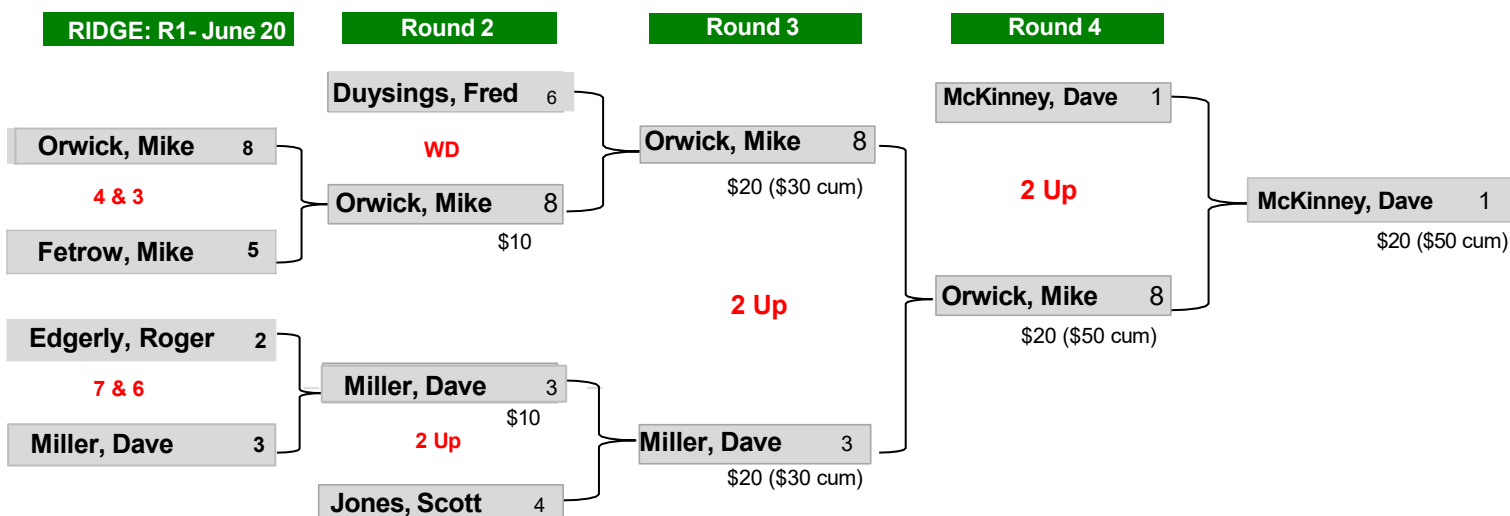

## Rainier Flight (Gross) - Losers Bracket

# 2024 Match Play Tournament (Double Elimination)

Ridge & Resort Courses - June 19 thru July 12

Mount Shasta

## Shasta Flight (Lowest Net) - Winners Bracket

## Shasta Flight (Lowest Net) - Losers Bracket