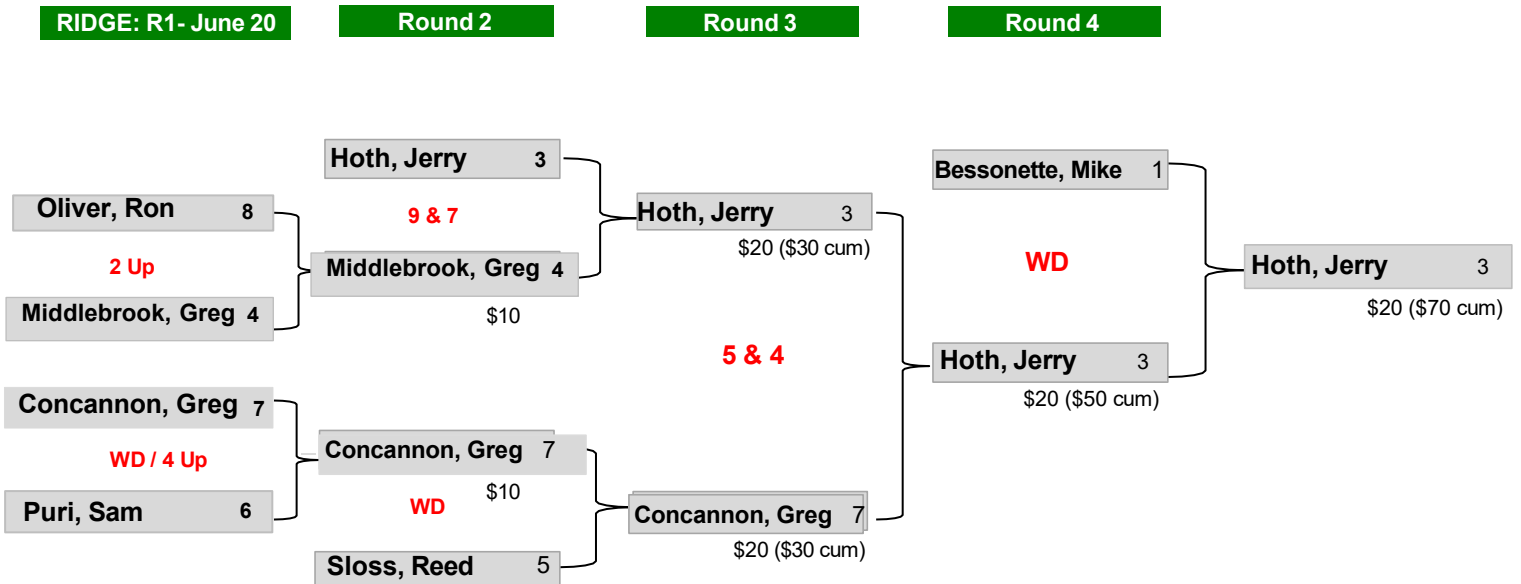

## Jefferson Flight (3rd Net) - Losers Bracket

# 2024 Match Play Tournament (Double Elimination)

Ridge & Resort Courses - June 19 thru July 8

Mount Baker

## Baker (4th Net) - Winners Bracket

## Baker Flight (4th Net) - Losers Bracket