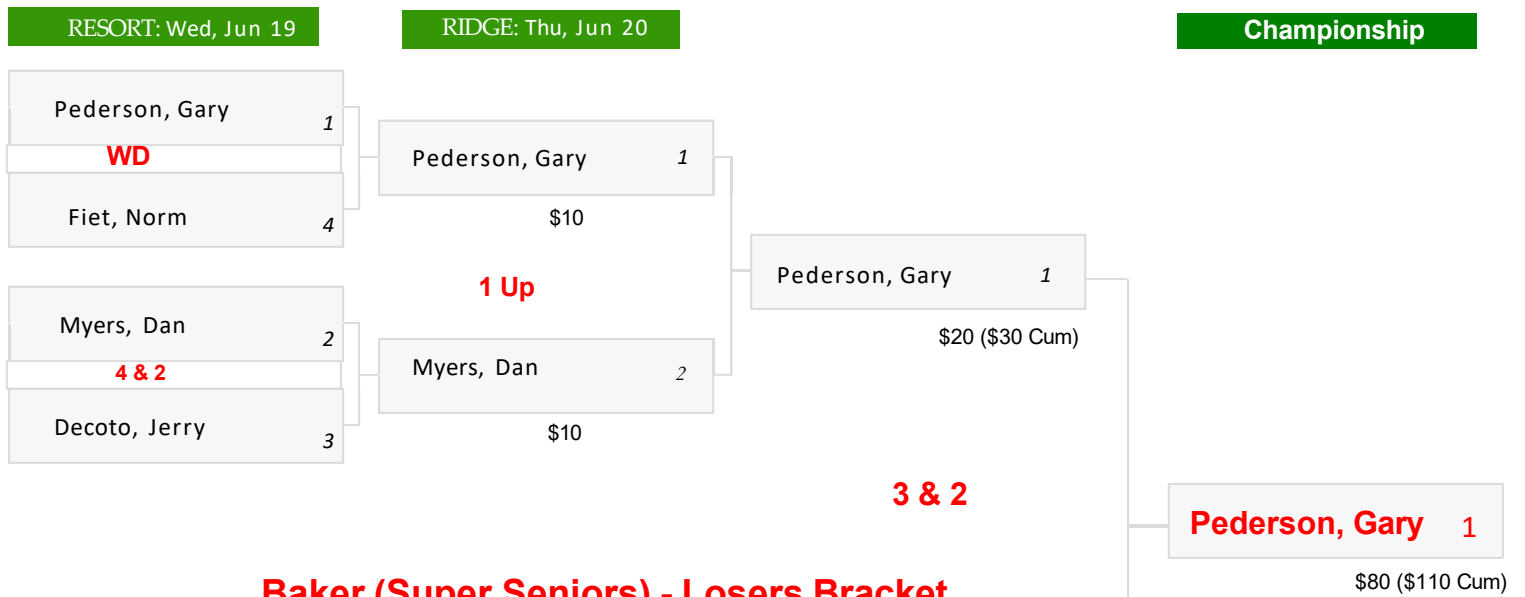

## Baker (4th Net) - Winners Bracket

## Baker Flight (4th Net) - Losers Bracket

# 2024 Match Play Tournament (Double Elimination)

Ridge & Resort Courses - June 19 thru July 2nd

**Mount Bachelor**

## Baker (Super Seniors) - Winners Bracket