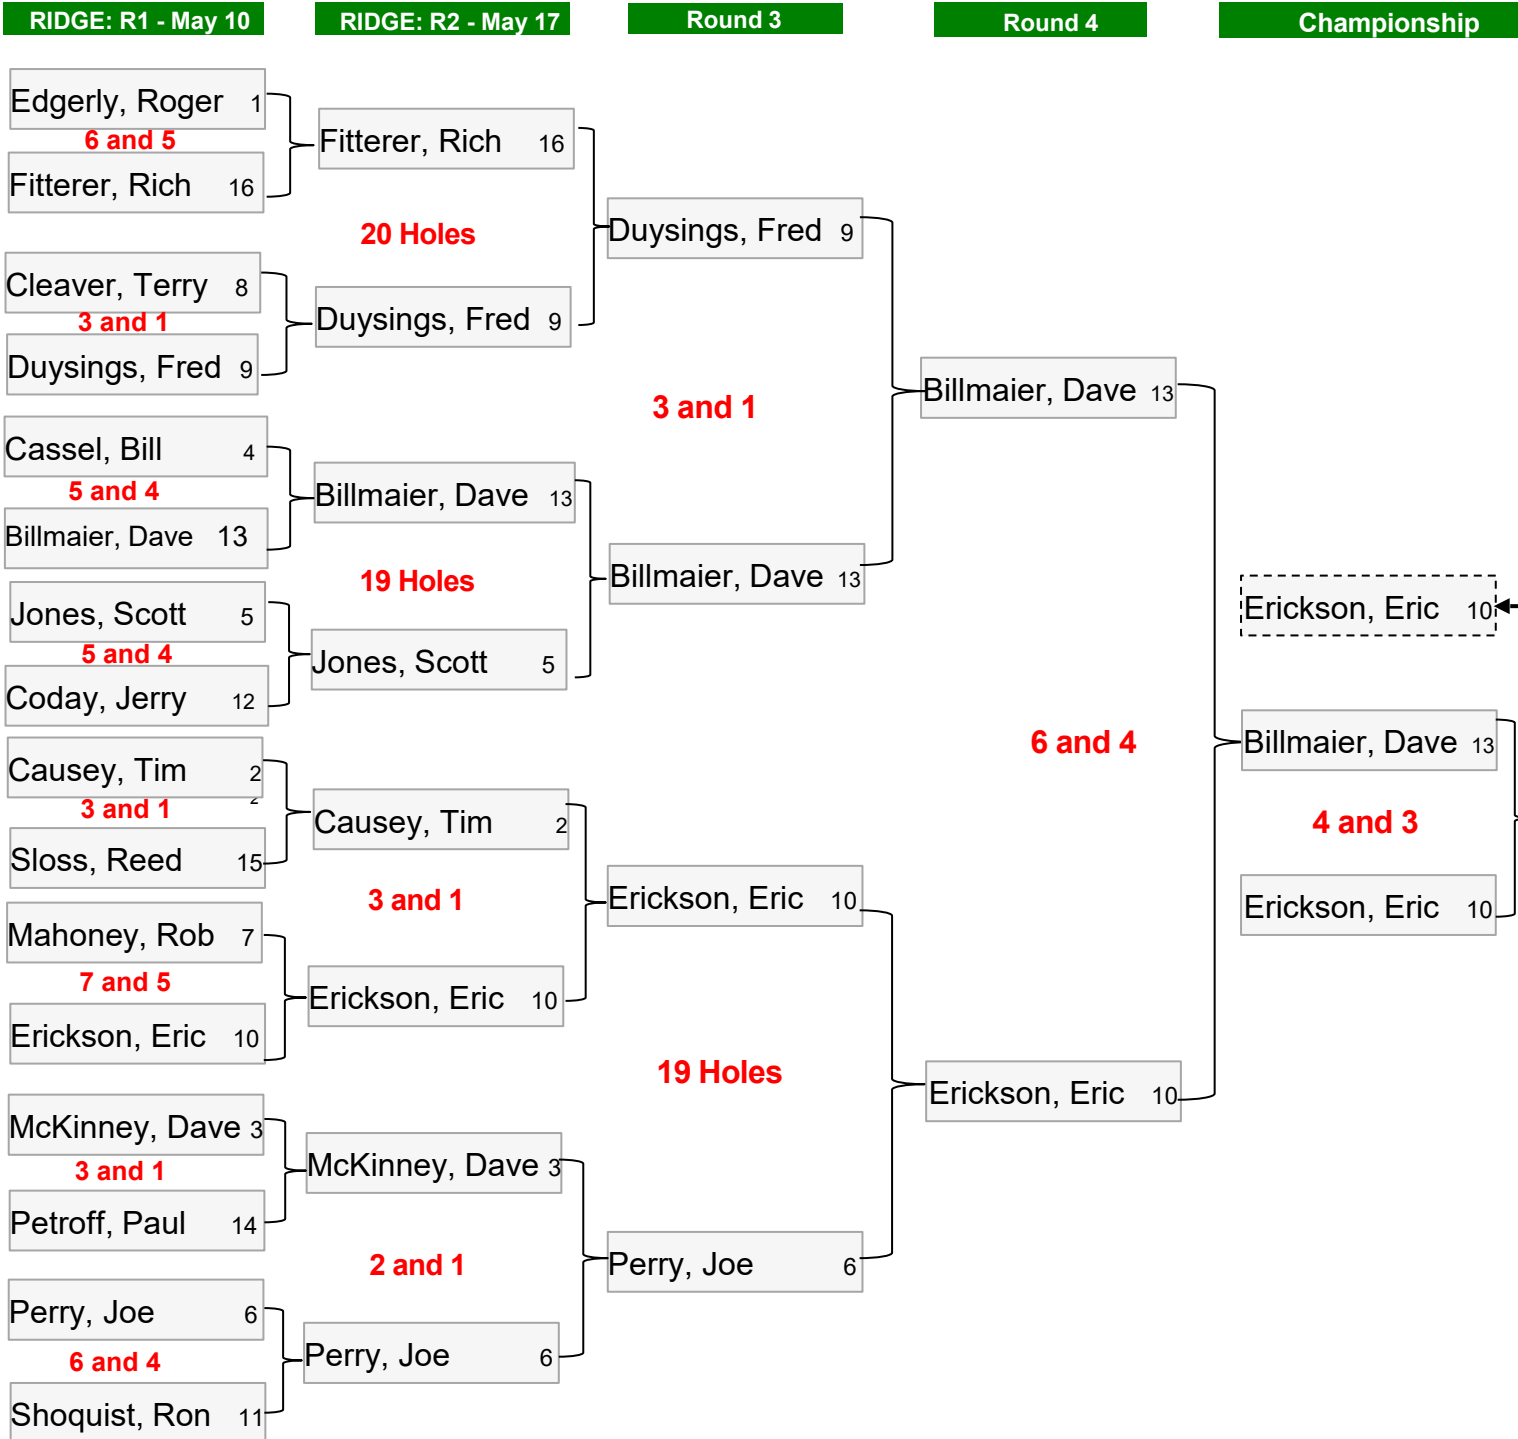

Match Play Tournament (Double Elimination)

Ridge & Resort Courses - May 10 thru TBD

Couples Flight - Winners Bracket (Matches W1 thru W17)

Match Play Tournament (Double Elimination)

Ridge & Resort Courses - May 10 thru TBD

Nicklaus Flight - Winners Bracket (Matches W1 thru W16)