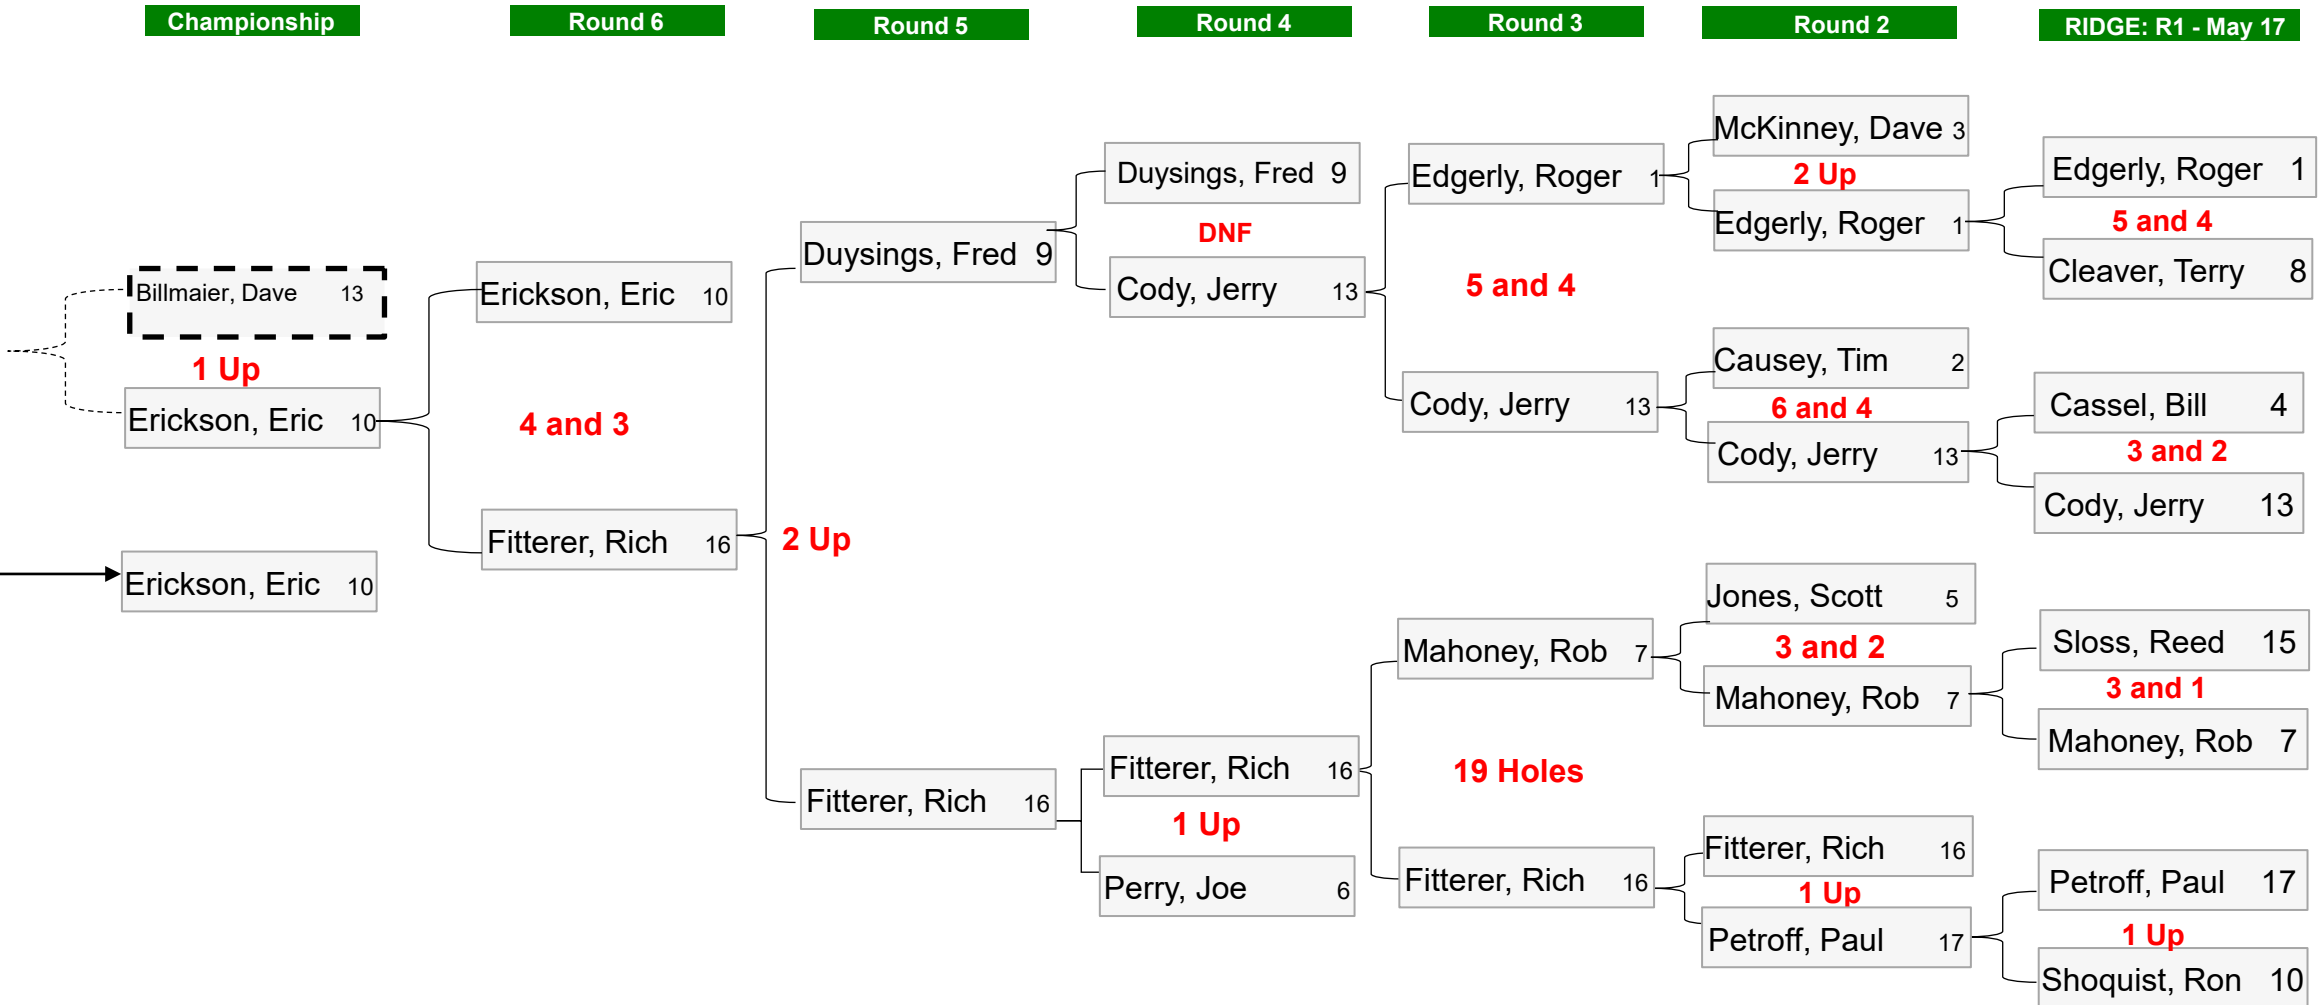

# Match Play Tournament (Double Elimination)

Ridge & Resort Courses - May 17 thru TBD

## Couples Flight - Losers Bracket (L1 thru L14)