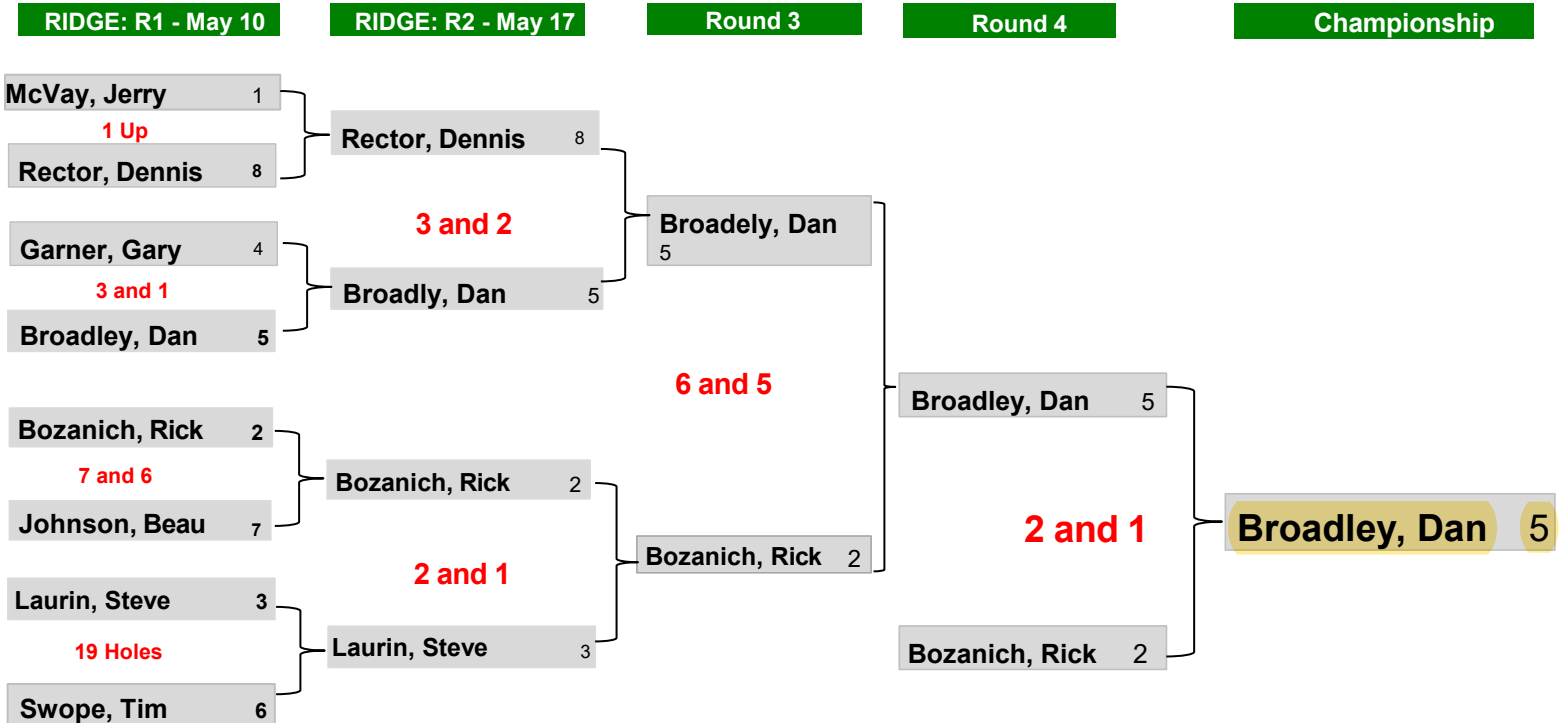

# Match Play Tournament (Double Elimination)

Ridge & Resort Courses - May 10 thru June 20

## Rahm Flight - Winners Bracket

## Rahm Flight - Losers Bracket